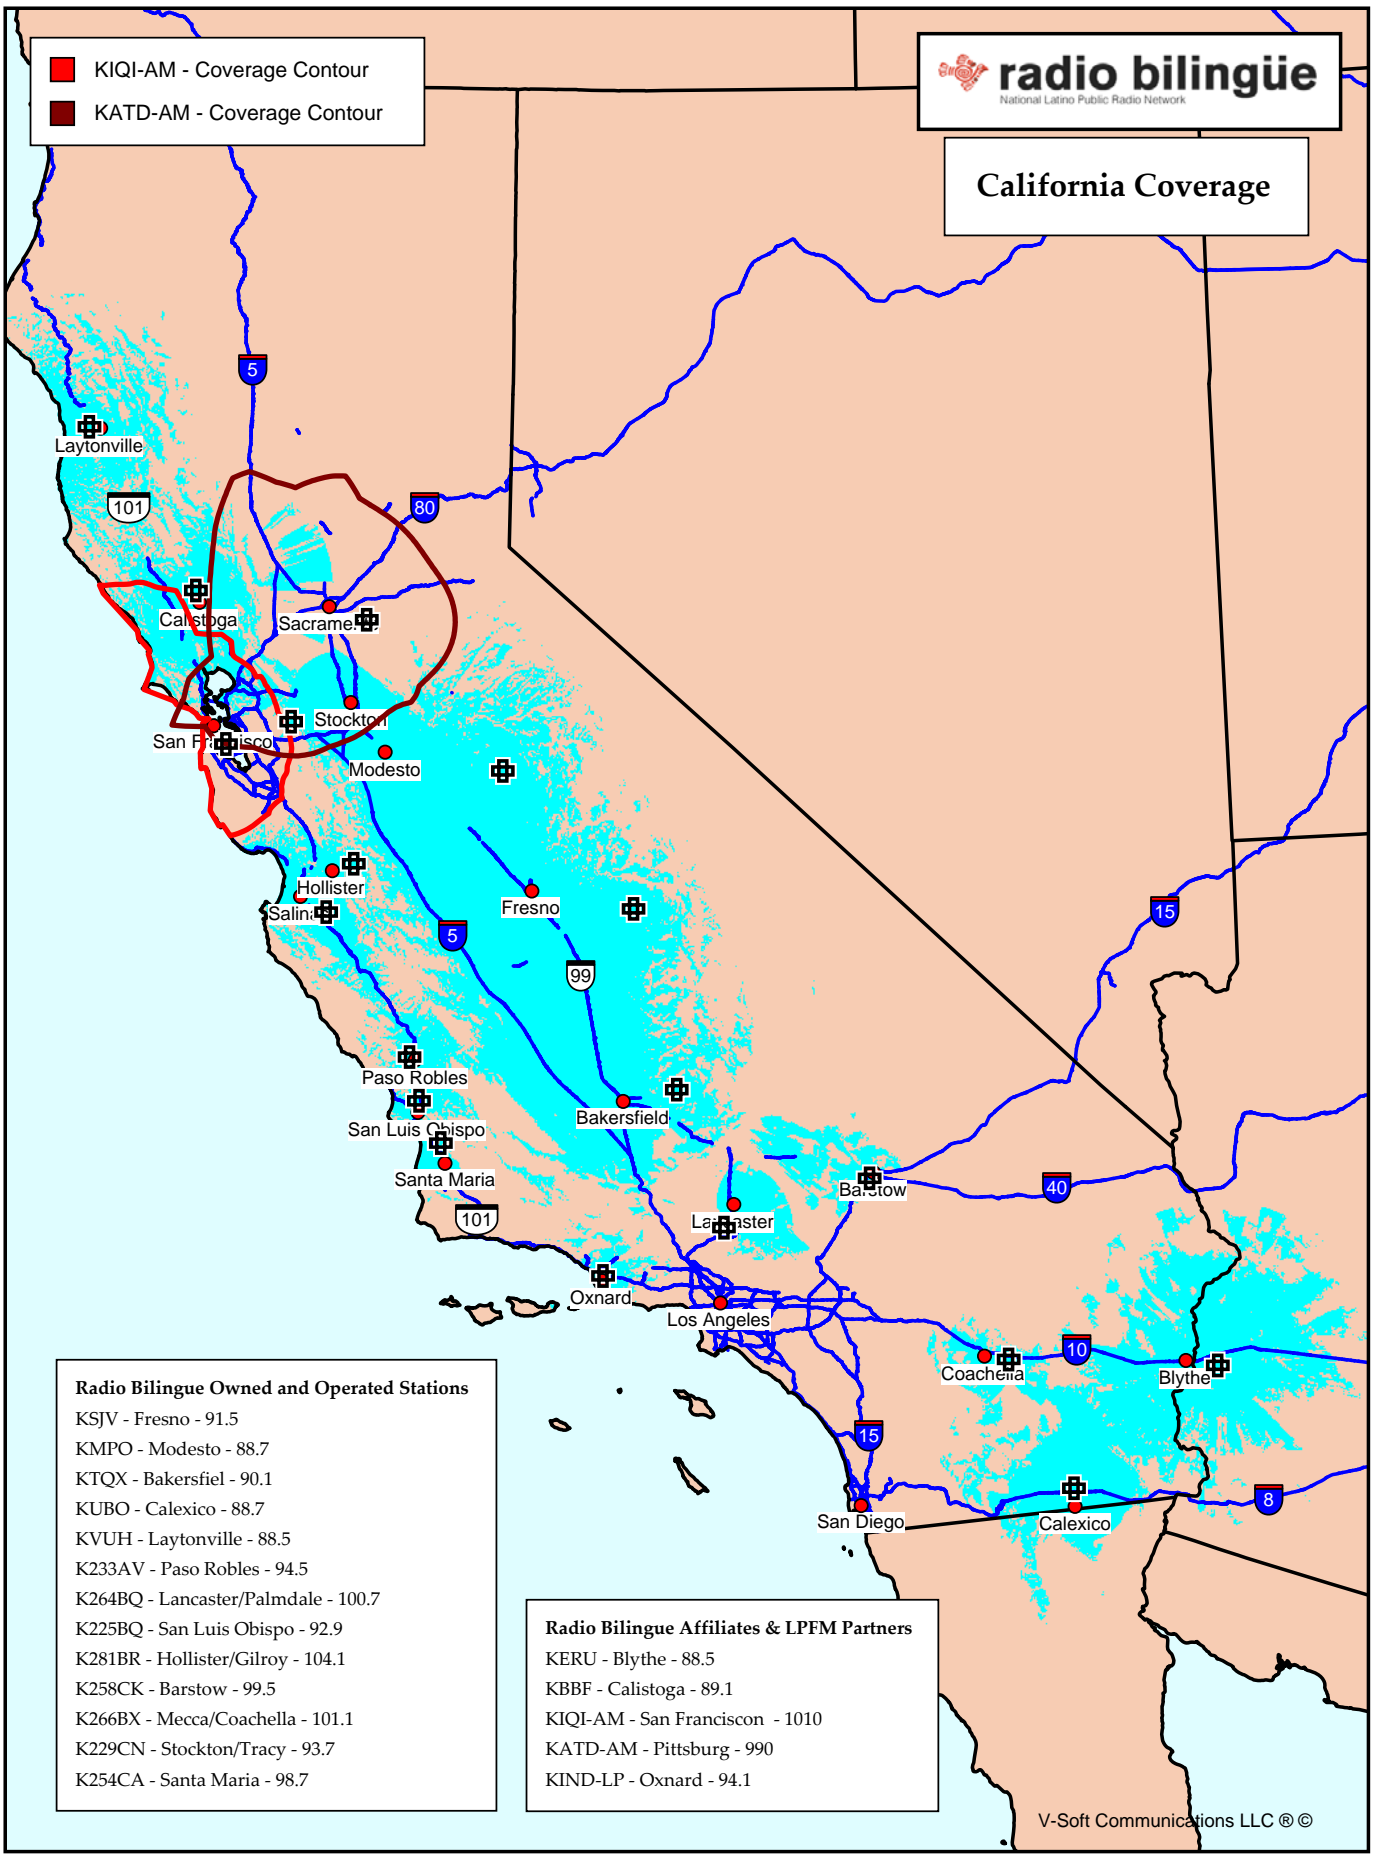

**California Coverage**

■ KIQI-AM - Coverage Contour  
■ KATD-AM - Coverage Contour

- Radio Bilingüe Owned and Operated Stations**
- KSVJ - Fresno - 91.5
  - KMPO - Modesto - 88.7
  - KTQX - Bakersfield - 90.1
  - KUBO - Calexico - 88.7
  - KVUH - Laytonville - 88.5
  - K233AV - Paso Robles - 94.5
  - K264BQ - Lancaster/Palmdale - 100.7
  - K225BQ - San Luis Obispo - 92.9
  - K281BR - Hollister/Gilroy - 104.1
  - K258CK - Barstow - 99.5
  - K266BX - Mecca/Coachella - 101.1
  - K229CN - Stockton/Tracy - 93.7
  - K254CA - Santa Maria - 98.7

- Radio Bilingüe Affiliates & LPFM Partners**
- KERU - Blythe - 88.5
  - KBBF - Calistoga - 89.1
  - KIQI-AM - San Francisco - 1010
  - KATD-AM - Pittsburg - 990
  - KIND-LP - Oxnard - 94.1